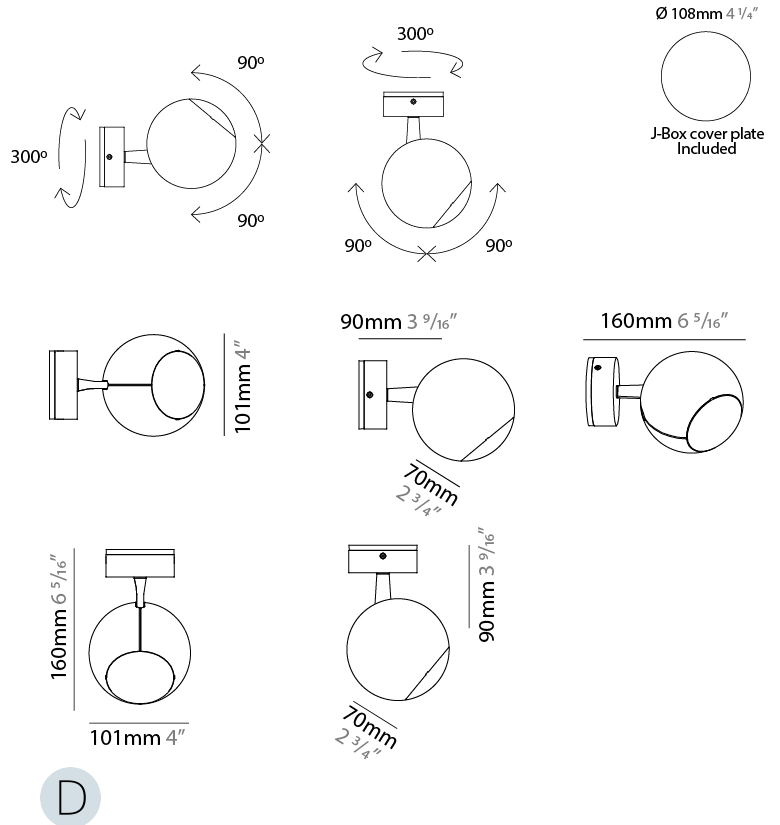

PROJECT	_____
TYPE	_____
SPECIFIER	_____
QUANTITY	_____
DATE	_____

BO-LA SURFACE

D92209-

base number   Finish
Options

1. To build a product code in our configurator select the specify button on the base model # product page
2. To build a manual product code on this datasheet choose from the options listed below in blue font and add the suffix to the base model #

GENERAL

Series: Bo-La
Brand: Milan
Division: Design
Mounting Type: Surface
Subcategory: Spots

PHYSICAL

Shape: Sphere
Diameter (mm): 101
Diameter (in): 4
Height (mm): 70
Height (in): 2 ¾
Max. Overall Height (mm): 160
Max. Overall Height (in): 6 ⅝
Light Distribution: Adjustable / Direct
Diffuser: Polycarbonate - Clear
Fixture Finish: WHI / BLK / SGD / BNI / SCO
Fixture Material: Aluminum

ELECTRICAL

Lamp Type: LED
Input Wattage (W): 11
Dimming: Electronic Low Voltage Dimming
Input Voltage (V): 120Vac Direct Line

LED

Number of LEDs: 1
Color Temperature (°K): 3000
Max. Delivered Lumen (lm): 845
CRI: >80 CRI
Lamp Life (hrs): 50000

OPTICAL

Optic°: 40
Adjustability: Rotational 300°; Tilt 90°

RATINGS AND CERTIFICATIONS

Certified By: Certified for North American Standards
IP rating: IP20