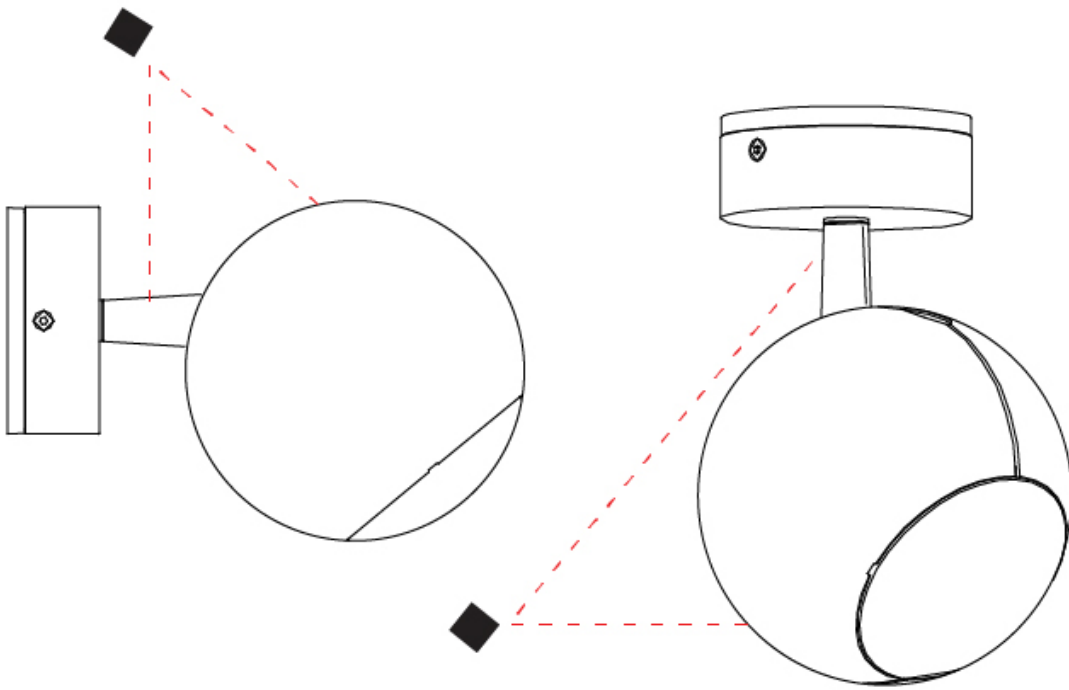

BO-LA SURFACE

D92209-

PROJECT	_____
TYPE	_____
SPECIFIER	_____
QUANTITY	_____
DATE	_____

D