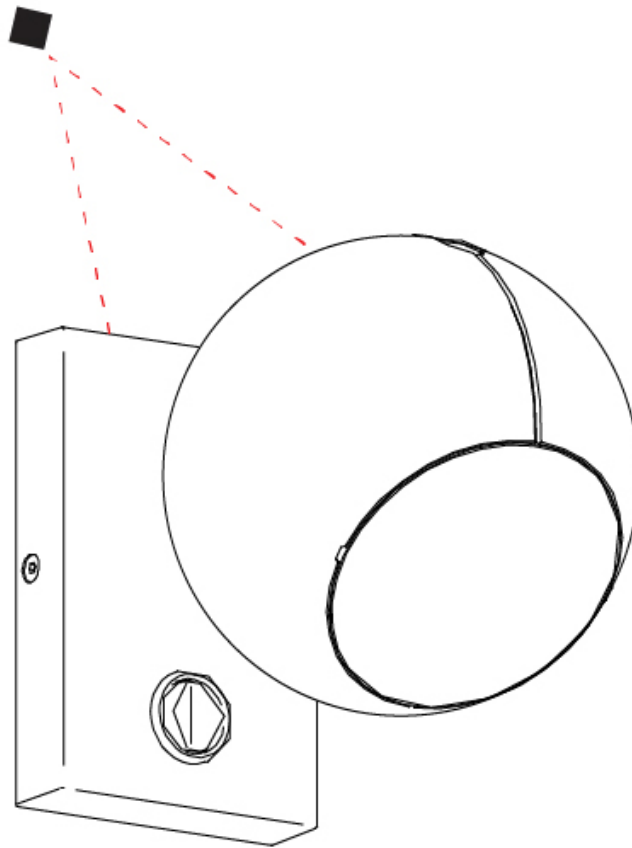

BO-LA SURFACE

D93211-

PROJECT

TYPE

SPECIFIER

QUANTITY

DATE

D